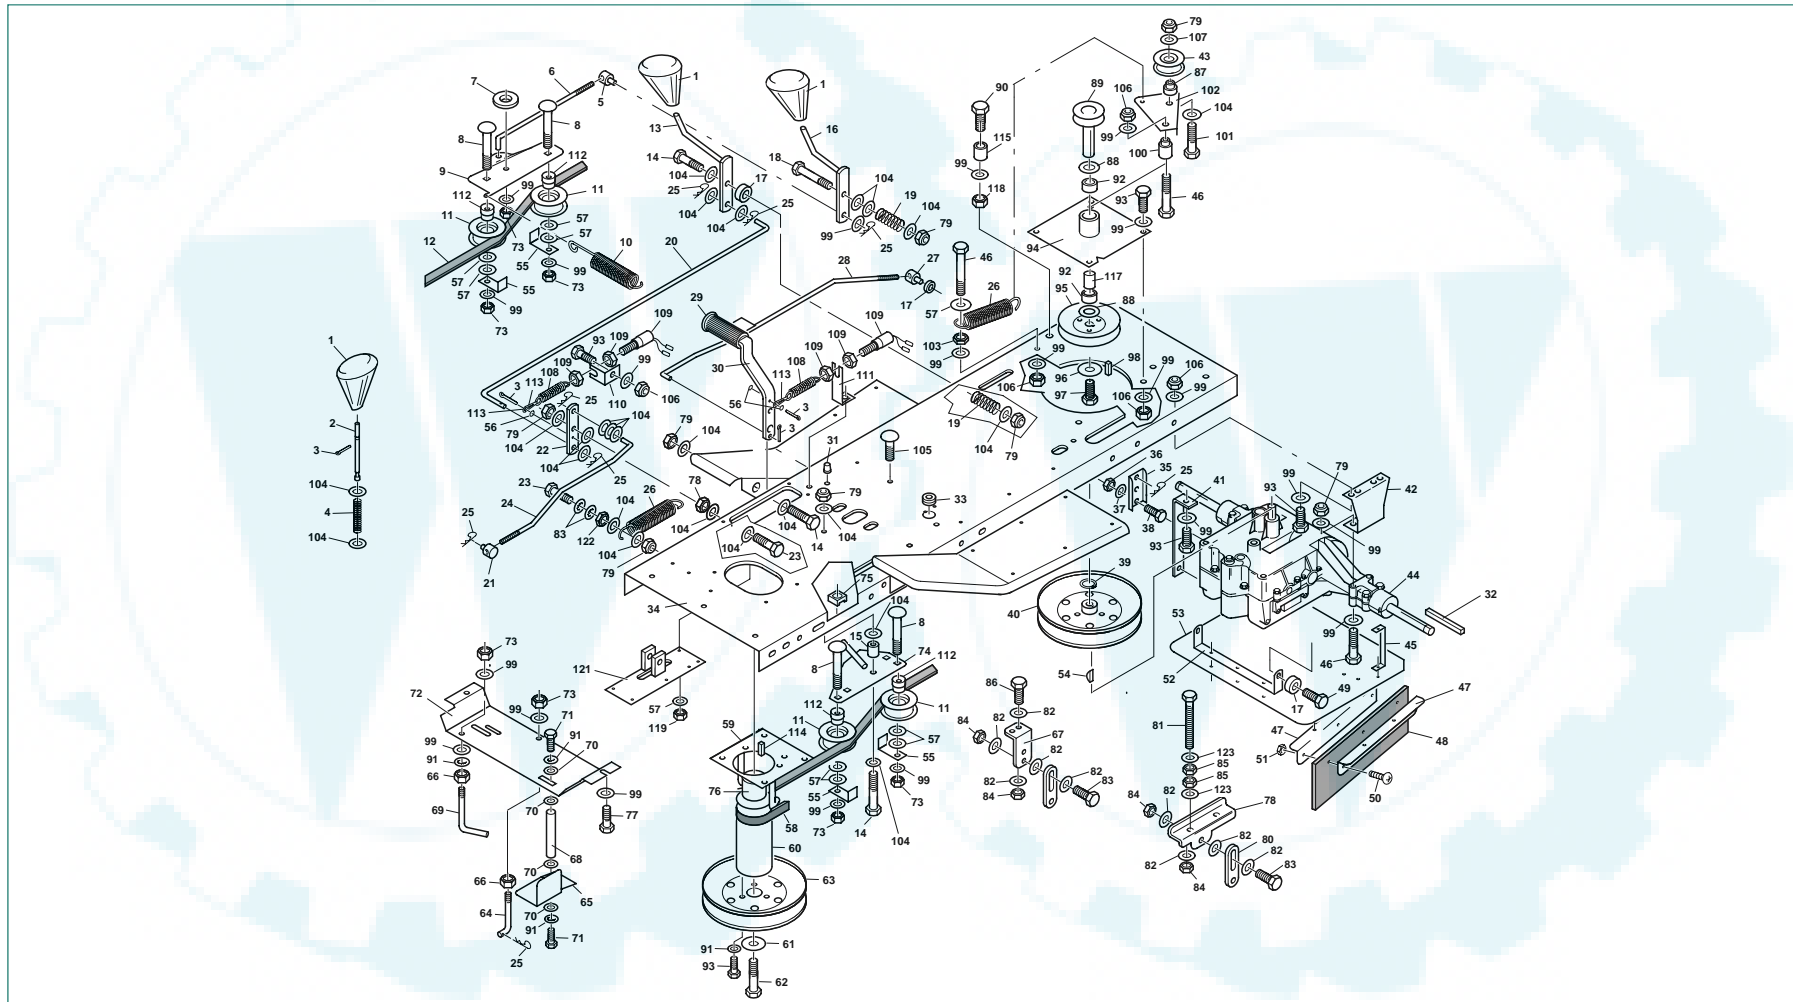

Westwood

Tractor Chassis, PTO, Brake & Cutter Controls

A L L Y E A R R O U N D P E R F O R M A N C E